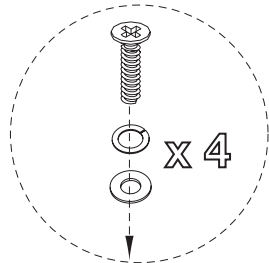

Attach **guardrail** to bed assembly as shown with **4 bolts, 4 spring washers, 4 flat washers**. Secure screws with **Phillips head screwdriver**. If needed, repeat step for second guardrail. Assembly is now complete.

NOTE: Bed accommodates 2 guardrails, each sold individually

CLEANING & CARE

Clean surfaces with a dry or damp soft cloth. Do not use abrasive cleaners.