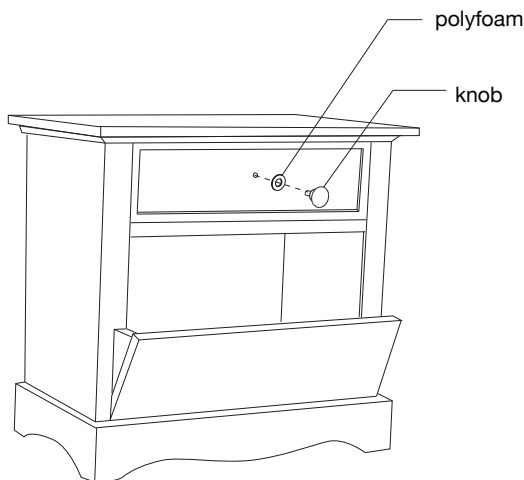

Thank you for purchasing the **Walden Nightstand**. This page lists all the contents included in the box. Please take the time to identify the hardware as well as the individual components to this product. As you unpack and prepare for assembly, place the contents on a carpeted or padded area to protect them from damage. Note: 2 people are required to safely assemble this product.

COMPONENTS

1 - nightstand
assembly

WARNING: Adult Assembly Required

nightstand
assembly

Detach *knobs* on assembled unit by turning counter-clockwise. Remove *polyfoam*. Re-attach *knobs* by turning clockwise. Assembly is now complete.